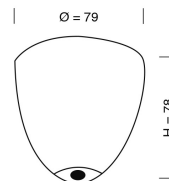

Ø22CM

49CM
incl
fitting

PRODUCT:

LUTE PENDANT LAMP

PRODUCT NUMBER:

LA101465

DESCRIPTION:

Lute pendant lamp, obsidian with gold

MATERIALS:

Mouthblown glass shade, E27 black bakelite fitting and brass metal ceiling rose.

WIRE:

Round gold woven textile cord 2x0,75mm².

Cord length 200cm

CLASS:

1 IP20 Voltage 220V-240V - 50Hz

ENERGY CLASS:

All Classes

BULB:

E27 max 25W, LED - CFL - I

WEIGHT:

Net weight: 1,0kgs

Weight incl packaging: 2,1kgs

Dimensions, incl packaging: 50cm x 30cm x 30cm