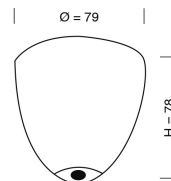

Ø14CM

27CM
incl
fitting

PRODUCT:

LUTE PENDANT LAMP

PRODUCT NUMBER:
DESCRIPTION:
TYPE:

LA101479
Lute pendant lamp, golden smoke with gold
Pendant

EAN CODE:
COUNTRY OF ORIGIN:
CUSTOMS TARIFF CODE:

5711863106536
Denmark
9405.40.9500

MATERIALS:

Mouth-blown glass shade, E14 black bakelite fitting and gold metal ceiling rose.

WIRE:

Round gold woven textile cord 2x0,75mm².
Cord length 200cm

CLASS:
ENERGY CLASS:
BULB:

1 IP20 Voltage 220V-240V - 50Hz
All Classes
E14 max 25W, LED - CFL - I

WEIGHT:

Net weight: 0.7kgs
Weight incl packaging: 1.7kgs
Dimensions, incl packaging: 39cm x 23cm x 23cm