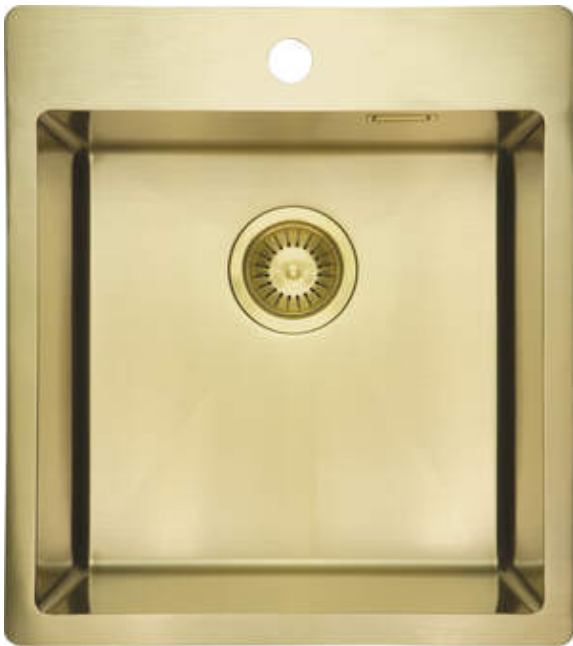

## Steel sink, 1-bowl

**Product code:** ZPO\_R10A

**EAN:** 5907650837466

**Color:** brushed gold

**Warranty [years]:** 2

### Sink

Finish	brushed gold
Surface type	brushed
Material	stainless steel
Installation method	inset, flush, under mounted
Number of bowls	1
Minimum cabinet width [mm]	450
Width [mm]	505
Length [mm]	450
Height [mm]	200
Bowl depth [mm]	200
Cut-out length [mm]	430
Cut-out width [mm]	485
Cut-out length [mm]	400
Cut-out width [mm]	400
Steel thickness [mm]	0.8
Equipped with accessories	Yes
Number of holes	1

### Features:

- High-strength stainless steel
- The sink is equipped with fittings with a connection to the dishwasher
- Natural antiseptic properties of steel
- The exceptionally spacious and deep bowl will even accommodate trays taken out of the oven
- Space-saving siphon which facilitates e.g. sorting waste
- Dedicated cleaning agent, safe for cleaned surfaces