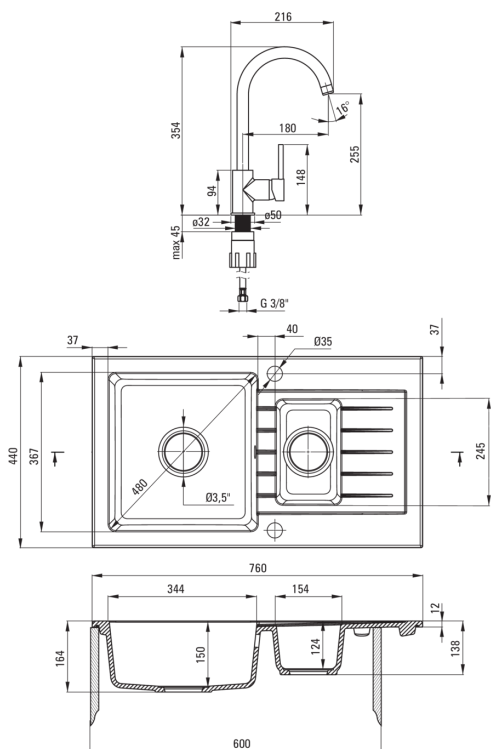

ZORBA

Granite sink with tap, 1.5-bowl with drainer

 deante

Product code: ZQZA2513

EAN: 5908212058770

Color: graphite

Warranty [years]: 18

Sink

Finish	graphite
Surface type	matte
Material	granite
Installation method	inset
Minimum cabinet width [mm]	600
Width [mm]	440
Length [mm]	760
Height [mm]	164
Bowl depth [mm]	150
2nd bowl depth [mm]	124
Cut-out length [mm]	740
Cut-out width [mm]	420
Reversible	Yes
Equipped with accessories	Yes
Number of holes	2
Number of pre-drilled holes	0
Hydrophobicity	Yes

Sink waste kit

Finish	steel
Plug type	automatic
Low siphon/ space saver	Yes
Possibility to connect a dishwasher/ washing machine	Yes

Mixer

Finish	graphite, chrome
Mixer type	mixer, single-handle
Installation method	standing
Flow class [l/min]	Z - 4-9 l/min
Acoustic group [db]	I (x ≤ 20)

Mixer cartridge

Ceramic cartridge size	35 mm
------------------------	-------

Spout

Spout type	swivel
Mixer spout range [mm]	180

Aerator

Aerator type	honeycomb
Aerator size	M22

Connecting hose

Length [mm]	450
Installation thread	3/8"
Connection thread	M10