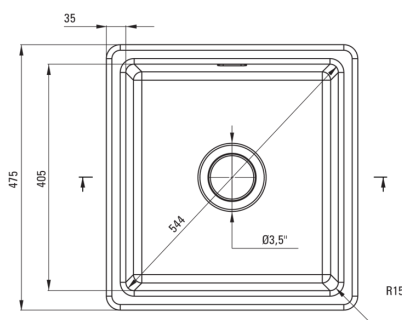

SABOR

Ceramic sink, 1-bowl

Product code: ZCB_6103

EAN: 5908212071779

Color: white

Warranty [years]: 2

Sink

Finish	white
Surface type	shine
Material	ceramic
Installation method	inset, under mounted
Number of bowls	1
Minimum cabinet width [mm]	500
Width [mm]	475
Length [mm]	450
Height [mm]	215
Bowl depth [mm]	180
Cut-out length [mm]	430
Cut-out width [mm]	455
Equipped with accessories	Yes

Sink waste kit

Finish	steel
Plug type	manual
Low siphon/ space saver	Yes
Possibility to connect a dishwasher/ washing machine	Yes

Features:

- ATTENTION! Before cutting a hole in the tabletop to install the sink, take into account the actual dimensions of the model you purchased.
- The sink is equipped with fittings with a connection to the dishwasher
- Hard and durable ceramics does not lose its properties with long use
- Dedicated cleaning agent, safe for cleaned surfaces
- Space-saving siphon which facilitates e.g. sorting waste