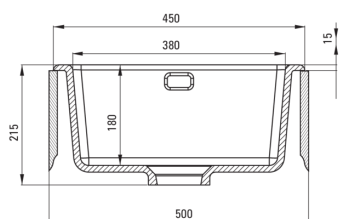

SABOR

Ceramic sink, 1-bowl

Product code: ZCB_6103

EAN: 5908212071779

Color: white

Warranty [years]: 2

Sink

Finish	white
Surface type	shine
Material	ceramic
Installation method	inset, under mounted
Number of bowls	1
Minimum cabinet width [mm]	500
Width [mm]	475
Length [mm]	450
Height [mm]	215
Bowl depth [mm]	180
Cut-out length [mm]	430
Cut-out width [mm]	455
Equipped with accessories	Yes

Sink waste kit

Finish	steel
Plug type	manual
Low siphon/ space saver	Yes
Possibility to connect a dishwasher/ washing machine	Yes

Features:

- ATTENTION! Before cutting a hole in the tabletop to install the sink, take into account the actual dimensions of the model you purchased.
- The sink is equipped with fittings with a connection to the dishwasher
- Hard and durable ceramics does not lose its properties with long use
- Dedicated cleaning agent, safe for cleaned surfaces
- Space-saving siphon which facilitates e.g. sorting waste