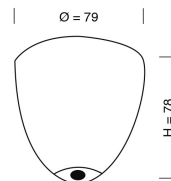

Ø11CM

24CM  
incl  
fitting

**PRODUCT:**

**FUTURA PENDANT LAMP, SMALL**

**PRODUCT NUMBER:**

LA101441

**DESCRIPTION:**

Futura pendant lamp, obsidian with copper metallic band

**MATERIALS:**

Mouthblown glass shade, metal pipe, G9 fitting with metal casing, and brass metal ceiling rose.

**WIRE:**

Round gold woven textile cord 2x0,75mm<sup>2</sup>.

Cord length 200cm

**CLASS:**

1 IP20 Voltage 220V-240V - 50Hz

**ENERGY CLASS:**

A++

**BULB:**

G9 max 4W - LED only

**WEIGHT:**

Net weight: 0,7kgs

Weight incl packaging: 1,3kgs

Dimensions, incl packaging: 43cm x 21cm x 21cm