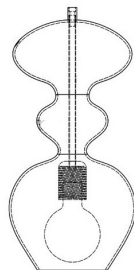

Ø11CM

24CM  
incl  
fitting

**PRODUCT:**

**FUTURA PENDANT LAMP, SMALL**

**PRODUCT NUMBER:**

LA101441

**DESCRIPTION:**

Futura pendant lamp, obsidian with copper metallic band

**TYPE:**

Pendant

**EAN CODE:**

5711863106123

**COUNTRY OF ORIGIN:**

Denmark

**CUSTOMS TARIFF CODE:**

9405.40.9500

**MATERIALS:**

Mouthblown glass shade, metal pipe, G9 fitting with metal casing, and brass metal ceiling rose.

**WIRE:**

Round gold woven textile cord 2x0,75mm<sup>2</sup>.

Cord length 200cm

**CLASS:**

1 IP20 Voltage 220V-240V - 50Hz

**ENERGY CLASS:**

A++

**BULB:**

G9 max 4W - LED only

**WEIGHT:**

Net weight: 0,7kgs

Weight incl packaging: 1,3kgs

Dimensions, incl packaging: 43cm x 21cm x 21cm