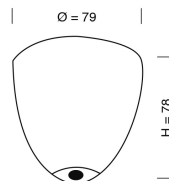

Ø22CM

49CM  
incl  
fitting

**PRODUCT:**

**LUTE PENDANT LAMP**

PRODUCT NUMBER:

LA101467

DESCRIPTION:

Lute pendant lamp, rust with gold

MATERIALS:

Mouthblown glass shade, E27 black bakelite fitting and brass metal ceiling rose.

WIRE:

Round gold woven textile cord 2x0,75mm<sup>2</sup>.

Cord length 200cm

CLASS:

1 IP20 Voltage 220V-240V - 50Hz

ENERGY CLASS:

All Classes

BULB:

E27 max 25W, LED - CFL - I

WEIGHT:

Net weight: 1,0kgs

Weight incl packaging: 2,1kgs

Dimensions, incl packaging: 50cm x 30cm x 30cm