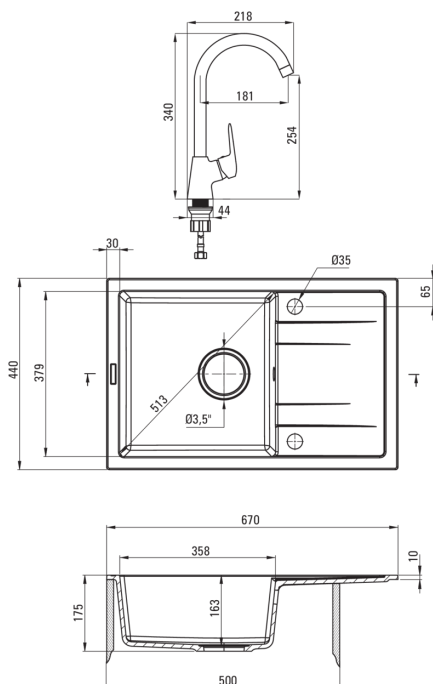

### Sink

Finish	graphite
Surface type	matte
Material	granite
Installation method	inset
Number of bowls	1
Minimum cabinet width [mm]	500
Width [mm]	440
Length [mm]	670
Height [mm]	175
Bowl depth [mm]	163
Cut-out length [mm]	650
Cut-out width [mm]	420
Reversible	Yes
Equipped with accessories	Yes
Number of holes	2
Number of pre-drilled holes	0
Hydrophobicity	Yes

### Mixer cartridge

Ceramic cartridge size	35 mm
------------------------	-------

### Connecting hose

Length [mm]	350
Installation thread	3/8"
Connection thread	M10