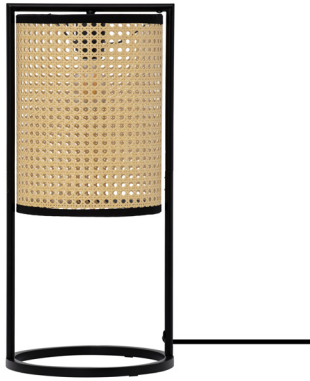

NOVA LUCE

PRODUCT DATASHEET

Version: 001

PRODUCT PHOTOGRAPH

TECHNICAL DRAWING

GENERAL INFORMATION

Product Code	9001118
Collection	Decorative
Product Category	Table
Product Family	Erto
Mounting Location	N/A
Application Environment	Indoor
Specifications	

DIMENSION & WEIGHT

LxWxH (cm)	D: 26 H: 56
Cut out (cm)	N/A
Weight (Kgr)	2.1

MATERIAL & COLOR

Product Color	Natural & Black
Body Material	Steel & Rattan

APPLICATION & MOUNTING

Ambient Working Temp.	Max 45 oC
Type of Protection	IP20
Dimmable	Depend On Lamp
Type of Dimming	Depend On Lamp
Mounting type	N/A
Mounting Depth (cm)	N/A
Led Module Replaceable	Yes
Light Source	LED E27