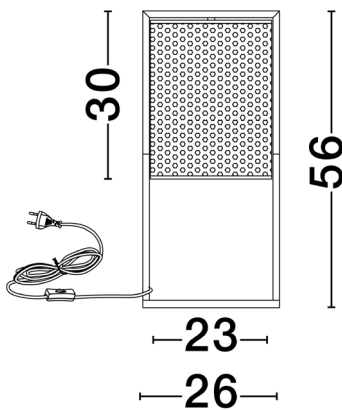

NOVA LUCE

PRODUCT DATASHEET

Version: 001

PRODUCT PHOTOGRAPH

TECHNICAL DRAWING

GENERAL INFORMATION

Product Code	9001118
Collection	Decorative
Product Category	Table
Product Family	Erto
Mounting Location	N/A
Application Environment	Indoor
Specifications	

DIMENSION & WEIGHT

LxWxH (cm)	D: 26 H: 56
Cut out (cm)	N/A
Weight (Kgr)	2.1

MATERIAL & COLOR

Product Color	Natural & Black
Body Material	Steel & Rattan

APPLICATION & MOUNTING

Ambient Working Temp.	Max 45 oC
Type of Protection	IP20
Dimmable	Depend On Lamp
Type of Dimming	Depend On Lamp
Mounting type	N/A
Mounting Depth (cm)	N/A
Led Module Replaceable	Yes
Light Source	LED E27