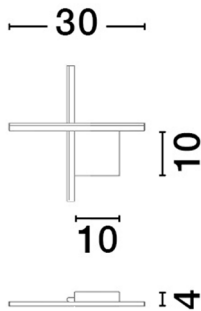

NOVA LUCE

PRODUCT DATASHEET

Version: 001

PRODUCT PHOTOGRAPH

TECHNICAL DRAWING

GENERAL INFORMATION

Product Code	9006082
Collection	Decorative
Product Category	Wall
Product Family	Cross
Mounting Location	Wall
Application Environment	Indoor
Specifications	

DIMENSION & WEIGHT

LxWxH (cm)	L:30 W:4 H:30
Cut out (cm)	N/A
Weight (Kgr)	0.5

MATERIAL & COLOR

Product Color	Black
Body Material	Aluminium

APPLICATION & MOUNTING

Ambient Working Temp.	Max 45 oC
Type of Protection	IP20
Dimmable	No
Type of Dimming	N/A
Mounting type	Surface
Mounting Depth (cm)	N/A
Led Module Replaceable	No
Light Source	LED

Power (Nominal)	10 W
Input voltage (Nominal)	220-240Vac
Mains Frequency	50/60Hz

PHOTOMETRICAL DATA

Luminous Flux	660 lm
Color Temperature	2700K
Light Color (Designation)	Warm White

WARRANTY

Warranty	3 Years
----------	----------------