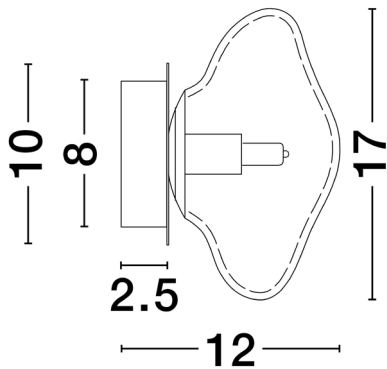

NOVA LUCE

PRODUCT DATASHEET

Version: 001

PRODUCT PHOTOGRAPH

TECHNICAL DRAWING

GENERAL INFORMATION

Product Code	9006033
Collection	Decorative
Product Category	Suspension
Product Family	King
Mounting Location	Ceiling
Application Environment	Indoor
Specifications	

DIMENSION & WEIGHT

LxWxH (cm)	D: 17 H: 12
Cut out (cm)	N/A
Weight (Kgr)	0.8

MATERIAL & COLOR

Product Color	Antique Brass Gold
Body Material	Metal & Glass

APPLICATION & MOUNTING

Ambient Working Temp.	Max 45 oC
Type of Protection	IP20
Dimmable	Depend On Lamp
Type of Dimming	Depend On Lamp
Mounting type	Surface
Mounting Depth (cm)	N/A
Led Module Replaceable	Yes
Light Source	LED G9

Power (Nominal)	5 W
Input voltage (Nominal)	220-240Vac
Mains Frequency	50/60Hz

PHOTOMETRICAL DATA

Luminous Flux	Depend On Lamp
Color Temperature	Depend On Lamp
Light Color (Designation)	N/A

WARRANTY

Warranty	3 Years
----------	----------------