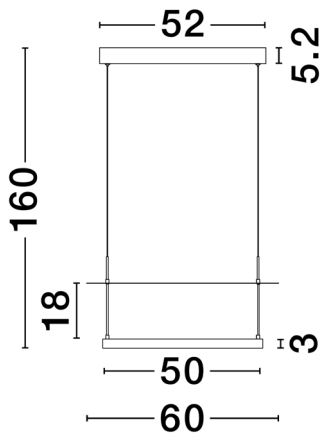

NOVA LUCE

PRODUCT DATASHEET

Version: 001

PRODUCT PHOTOGRAPH

TECHNICAL DRAWING

GENERAL INFORMATION

Product Code	9580672
Collection	Decorative
Product Category	Suspension
Product Family	Diona
Mounting Location	Ceiling
Application Environment	Indoor
Specifications	

DIMENSION & WEIGHT

LxWxH (cm)	D: 60 H: 160
Cut out (cm)	N/A
Weight (Kgr)	4.1

MATERIAL & COLOR

Product Color	Black & White
Body Material	Aluminium

APPLICATION & MOUNTING

Ambient Working Temp.	Max 45 oC
Type of Protection	IP20
Dimmable	Yes
Type of Dimming	Triac
Mounting type	Surface
Mounting Depth (cm)	N/A
Led Module Replaceable	No
Light Source	LED

Power (Nominal)	40 W
Input voltage (Nominal)	220-240Vac
Mains Frequency	50/60Hz

PHOTOMETRICAL DATA

Luminous Flux	2560 lm
Color Temperature	3000K
Light Color (Designation)	Warm White

WARRANTY

Warranty	3 Years
----------	----------------