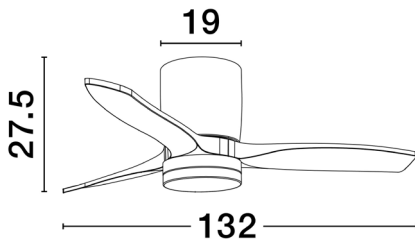

NOVA LUCE

PRODUCT DATASHEET

Version: 001

PRODUCT PHOTOGRAPH

TECHNICAL DRAWING

GENERAL INFORMATION

Product Code	9952372
Collection	Decorative
Product Category	Ceiling
Product Family	Aloa
Mounting Location	Ceiling
Application Environment	Indoor
Specifications	

DIMENSION & WEIGHT

LxWxH (cm)	D: 132 H: 27.5
Cut out (cm)	N/A
Weight (Kgr)	5.2

MATERIAL & COLOR

Product Color	Black & Black Wood
Body Material	Metal & Wood & Acrylic

APPLICATION & MOUNTING

Ambient Working Temp.	Max 45 oC
Type of Protection	IP20
Dimmable	No
Type of Dimming	N/A
Mounting type	Surface
Mounting Depth (cm)	N/A
Led Module Replaceable	No
Light Source	LED

Power (Nominal)	18 W
Input voltage (Nominal)	220-240Vac
Mains Frequency	50/60Hz

PHOTOMETRICAL DATA

Luminous Flux	2190 lm
Color Temperature	3000-4000-6500K
Light Color (Designation)	WW - CW

WARRANTY

Warranty	3 Years
----------	----------------