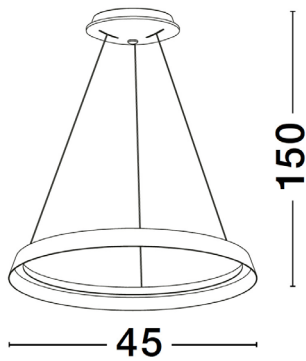

GENERAL INFORMATION

Product Code	9030519
Collection	Decorative
Product Category	Suspension
Product Family	Ormi
Mounting Location	Ceiling
Application Environment	Indoor
Specifications	

DIMENSION & WEIGHT

LxWxH (cm)	D: 45 H: 150
Cut out (cm)	N/A
Weight (Kgr)	2.0

MATERIAL & COLOR

Product Color	Black
Body Material	Aluminium & Acrylic

APPLICATION & MOUNTING

Ambient Working Temp.	Max 45 oC
Type of Protection	IP20
Dimmable	Yes
Type of Dimming	Triac
Mounting type	Surface
Mounting Depth (cm)	N/A
Led Module Replaceable	No
Light Source	LED

NOVA LUCE S.A

Schimatari Viotias
32009, Greece

+30 22620 58 121
+30 22620 56 743

info@novaluce.com
www.novaluce.com