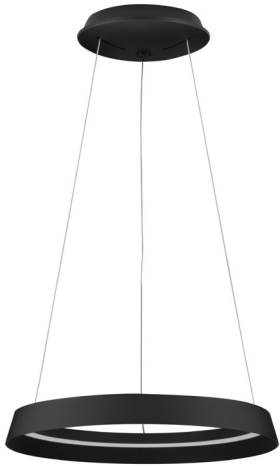

NOVA LUCE

PRODUCT DATASHEET

Version: 001

PRODUCT PHOTOGRAPH

TECHNICAL DRAWING