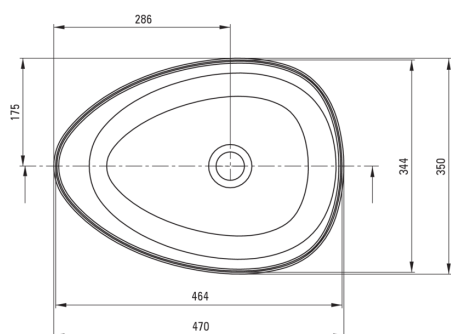

ALPINIA

Ceramic washbasin, countertop

Product code: CGA_6U5S

EAN: 5907650862581

Color: white

Warranty [years]: 10

Washbasin

Material	ceramic
Width [mm]	350
Length [mm]	470
Height [mm]	140
Installation method	countertop/standing

Features:

- Hard and durable ceramics does not lose its properties with long use
- Antibacterial coating, preventing the growth of microorganisms
- Only the best materials, the quality of which has been confirmed by laboratory tests
- Dedicated cleaning agent, safe for cleaned surfaces