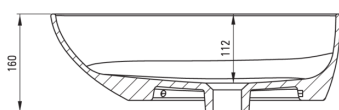

ALPINIA

Ceramic washbasin, countertop

Product code: CGA_6U5S

EAN: 5907650862581

Color: white

Warranty [years]: 10

Washbasin

Material	ceramic
Width [mm]	350
Length [mm]	470
Height [mm]	140
Installation method	countertop/standing

Features:

- Hard and durable ceramics does not lose its properties with long use
- Antibacterial coating, preventing the growth of microorganisms
- Only the best materials, the quality of which has been confirmed by laboratory tests
- Dedicated cleaning agent, safe for cleaned surfaces