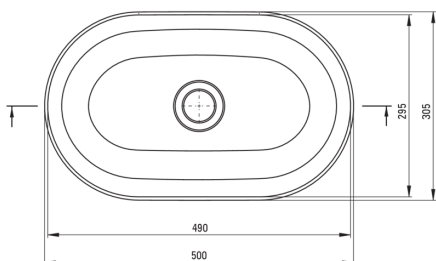

PEONIA

Ceramic washbasin, countertop

Product code: CDE_6U5S

EAN: 5907650834786

Color: white

Warranty [years]: 10

Washbasin

Material	ceramic
Width [mm]	300
Length [mm]	500
Height [mm]	140
Installation method	countertop/standing

Features:

- Antibacterial coating, preventing the growth of microorganisms
- Hard and durable ceramics does not lose its properties with long use
- Dedicated cleaning agent, safe for cleaned surfaces