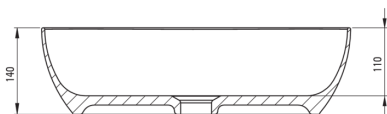

PEONIA

Ceramic washbasin, countertop

Product code: CDE_6U5S

EAN: 5907650834786

Color: white

Warranty [years]: 10

Washbasin

Material	ceramic
Width [mm]	300
Length [mm]	500
Height [mm]	140
Installation method	countertop/standing

Features:

- Antibacterial coating, preventing the growth of microorganisms
- Hard and durable ceramics does not lose its properties with long use
- Dedicated cleaning agent, safe for cleaned surfaces