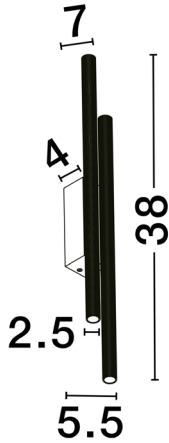

NOVA LUCE

PRODUCT DATASHEET

Version: 001

PRODUCT PHOTOGRAPH

TECHNICAL DRAWING

GENERAL INFORMATION

Product Code	9060239
Collection	Decorative
Product Category	Wall
Product Family	Paron
Mounting Location	Wall
Application Environment	Indoor
Specifications	

DIMENSION & WEIGHT

LxWxH (cm)	L: 38 W: 7 H: 7
Cut out (cm)	N/A
Weight (Kgr)	0.6

MATERIAL & COLOR

Product Color	Black & Gold
Body Material	Aluminium

APPLICATION & MOUNTING

Ambient Working Temp.	Max 45 oC
Type of Protection	IP20
Dimmable	No
Type of Dimming	N/A
Mounting type	Surface
Mounting Depth (cm)	N/A
Led Module Replaceable	No
Light Source	LED

Power (Nominal)	15 W
Input voltage (Nominal)	220-240Vac
Mains Frequency	50/60Hz

PHOTOMETRICAL DATA

Luminous Flux	715 lm
Color Temperature	3000K
Light Color (Designation)	Warm White

WARRANTY

Warranty	3 Years
----------	----------------