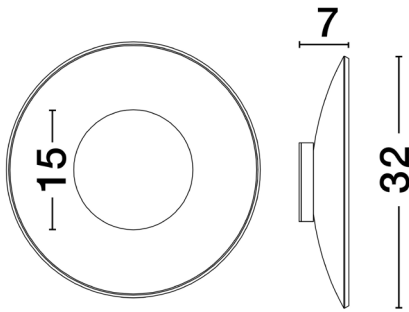

NOVA LUCE

PRODUCT DATASHEET

Version: 001

PRODUCT PHOTOGRAPH

TECHNICAL DRAWING

GENERAL INFORMATION

Product Code	9088129
Collection	Decorative
Product Category	Wall
Product Family	Esti
Mounting Location	Wall
Application Environment	Indoor
Specifications	

DIMENSION & WEIGHT

LxWxH (cm)	D: 32 H: 7
Cut out (cm)	N/A
Weight (Kgr)	2.3

MATERIAL & COLOR

Product Color	Foggy Nickel
Body Material	Aluminium & Glass

APPLICATION & MOUNTING

Ambient Working Temp.	Max 45 oC
Type of Protection	IP20
Dimmable	No
Type of Dimming	N/A
Mounting type	Surface
Mounting Depth (cm)	N/A
Led Module Replaceable	No
Light Source	LED

Power (Nominal)	17 W
Input voltage (Nominal)	220-240Vac
Mains Frequency	50/60Hz

PHOTOMETRICAL DATA

Luminous Flux	248 lm
Color Temperature	3000K
Light Color (Designation)	Warm White

WARRANTY

Warranty	3 Years
----------	----------------