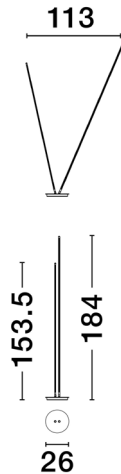

NOVA LUCE

PRODUCT DATASHEET

Version: 001

PRODUCT PHOTOGRAPH

TECHNICAL DRAWING

GENERAL INFORMATION

Product Code	9002062
Collection	Decorative
Product Category	Floor
Product Family	Intec
Mounting Location	N/A
Application Environment	Indoor
Specifications	

DIMENSION & WEIGHT

LxWxH (cm)	D: 26 H: 184
Cut out (cm)	N/A
Weight (Kgr)	6.0

MATERIAL & COLOR

Product Color	Black
Body Material	Aluminium & Acrylic

APPLICATION & MOUNTING

Ambient Working Temp.	Max 45 oC
Type of Protection	IP20
Dimmable	Yes
Type of Dimming	Triac
Mounting type	N/A
Mounting Depth (cm)	N/A
Led Module Replaceable	No
Light Source	LED

Power (Nominal)	33 W
Input voltage (Nominal)	220-240Vac
Mains Frequency	50/60Hz

PHOTOMETRICAL DATA

Luminous Flux	1174 lm
Color Temperature	3000K
Light Color (Designation)	Warm White

WARRANTY

Warranty	3 Years
----------	----------------