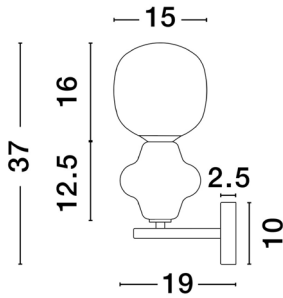

NOVA LUCE

PRODUCT DATASHEET

Version: 001

PRODUCT PHOTOGRAPH

TECHNICAL DRAWING

GENERAL INFORMATION

Product Code	9009124
Collection	Decorative
Product Category	Wall
Product Family	Clio
Mounting Location	Wall
Application Environment	Indoor
Specifications	

DIMENSION & WEIGHT

LxWxH (cm)	D: 19 W: 15 H: 37
Cut out (cm)	N/A
Weight (Kgr)	1.0

MATERIAL & COLOR

Product Color	Blue & White
Body Material	Ceramic & Glass

APPLICATION & MOUNTING

Ambient Working Temp.	Max 45 oC
Type of Protection	IP20
Dimmable	Depend On Lamp
Type of Dimming	Depend On Lamp
Mounting type	Surface
Mounting Depth (cm)	N/A
Led Module Replaceable	Yes
Light Source	LED E14

Power (Nominal)	5 W
Input voltage (Nominal)	220-240Vac
Mains Frequency	50/60Hz

PHOTOMETRICAL DATA

Luminous Flux	Depend On Lamp
Color Temperature	Depend On Lamp
Light Color (Designation)	Warm White

WARRANTY