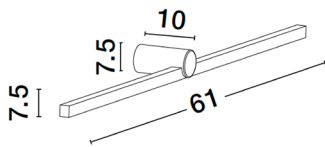

NOVA LUCE

PRODUCT DATASHEET

Version: 001

PRODUCT PHOTOGRAPH

GENERAL INFORMATION

Product Code	9923420
Collection	Decorative
Product Category	Bathroom
Product Family	Breggo
Mounting Location	N/A
Application Environment	Indoor
Specifications	

DIMENSION & WEIGHT

LxWxH (cm)	L:61 W:10 H:7.5
Cut out (cm)	N/A
Weight (Kgr)	1.1

TECHNICAL DRAWING

MATERIAL & COLOR

Product Color	Black
Body Material	Aluminium

APPLICATION & MOUNTING

Ambient Working Temp.	Max 45 oC
Type of Protection	IP54
Dimmable	No
Type of Dimming	N/A
Mounting type	Surface
Mounting Depth (cm)	N/A
Led Module Replaceable	No
Light Source	LED

NOVA LUCE S.A

Schimatari Viotias
32009, Greece

+30 22620 58 121
+30 22620 56 743

info@novaluce.com
www.novaluce.com