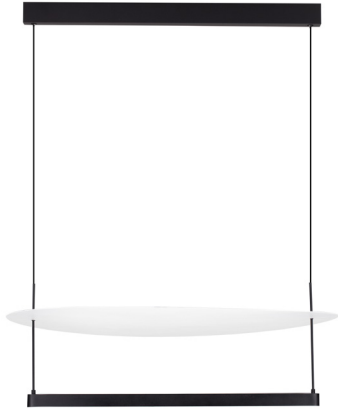

NOVA LUCE

PRODUCT DATASHEET

Version: 001

PRODUCT PHOTOGRAPH

TECHNICAL DRAWING

GENERAL INFORMATION

Product Code	9580673
Collection	Decorative
Product Category	Suspension
Product Family	Diona
Mounting Location	Ceiling
Application Environment	Indoor
Specifications	

DIMENSION & WEIGHT

LxWxH (cm)	D: 80 H: 160
Cut out (cm)	N/A
Weight (Kgr)	6.2

MATERIAL & COLOR

Product Color	Black & White
Body Material	Aluminium

APPLICATION & MOUNTING

Ambient Working Temp.	Max 45 oC
Type of Protection	IP20
Dimmable	Yes
Type of Dimming	Triac
Mounting type	Surface
Mounting Depth (cm)	N/A
Led Module Replaceable	No
Light Source	LED