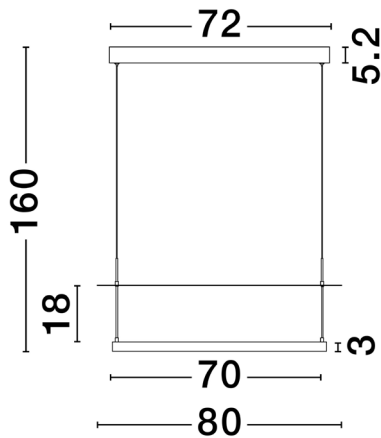

NOVA LUCE

PRODUCT DATASHEET

Version: 001

PRODUCT PHOTOGRAPH

TECHNICAL DRAWING

GENERAL INFORMATION

Product Code	9580673
Collection	Decorative
Product Category	Suspension
Product Family	Diona
Mounting Location	Ceiling
Application Environment	Indoor
Specifications	

DIMENSION & WEIGHT

LxWxH (cm)	D: 80 H: 160
Cut out (cm)	N/A
Weight (Kgr)	6.2

MATERIAL & COLOR

Product Color	Black & White
Body Material	Aluminium

APPLICATION & MOUNTING

Ambient Working Temp.	Max 45 oC
Type of Protection	IP20
Dimmable	Yes
Type of Dimming	Triac
Mounting type	Surface
Mounting Depth (cm)	N/A
Led Module Replaceable	No
Light Source	LED

Power (Nominal)	55 W
Input voltage (Nominal)	220-240Vac
Mains Frequency	50/60Hz

PHOTOMETRICAL DATA

Luminous Flux	3600 lm
Color Temperature	3000K
Light Color (Designation)	Warm White

WARRANTY

Warranty	3 Years
----------	----------------