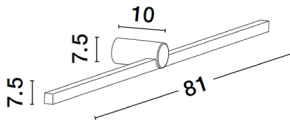

TECHNICAL DRAWING

GENERAL INFORMATION

Product Code	9923421
Collection	Decorative
Product Category	Bathroom
Product Family	Breggo
Mounting Location	N/A
Application Environment	Indoor
Specifications	

DIMENSION & WEIGHT

LxWxH (cm)	L:81 W:10 H:7.5
Cut out (cm)	N/A
Weight (Kgr)	0.9

MATERIAL & COLOR

Product Color	White
Body Material	Aluminium

APPLICATION & MOUNTING

Ambient Working Temp.	Max 45 oC
Type of Protection	IP54
Dimmable	No
Type of Dimming	N/A
Mounting type	Surface
Mounting Depth (cm)	N/A
Led Module Replaceable	No
Light Source	LED

NOVA LUCE S.A

Schimatari Viotias
32009, Greece

+30 22620 58 121
+30 22620 56 743

info@novaluce.com
www.novaluce.com