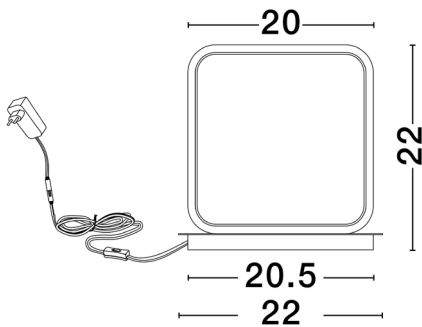

NOVA LUCE

PRODUCT DATASHEET

Version: 001

PRODUCT PHOTOGRAPH

GENERAL INFORMATION

Product Code	9001104
Collection	Decorative
Product Category	Table
Product Family	Imar
Mounting Location	N/A
Application Environment	Indoor
Specifications	

DIMENSION & WEIGHT

LxWxH (cm)	L: 22 W: 8 H: 22
Cut out (cm)	N/A
Weight (Kgr)	0.5

TECHNICAL DRAWING

MATERIAL & COLOR

Product Color	Black & Gold
Body Material	Steel & Aluminium

APPLICATION & MOUNTING

Ambient Working Temp.	Max 45 oC
Type of Protection	IP20
Dimmable	No
Type of Dimming	N/A
Mounting type	N/A
Mounting Depth (cm)	N/A
Led Module Replaceable	No
Light Source	LED

Power (Nominal)	13 W
Input voltage (Nominal)	220-240Vac
Mains Frequency	50/60Hz

PHOTOMETRICAL DATA

Luminous Flux	563 lm
Color Temperature	3200K
Light Color (Designation)	Warm White

WARRANTY

Warranty	3 Years
----------	----------------