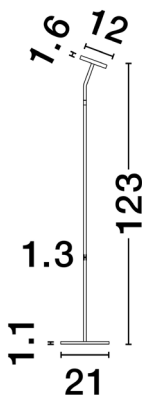

NOVA LUCE

PRODUCT DATASHEET

Version: 001

PRODUCT PHOTOGRAPH

TECHNICAL DRAWING

GENERAL INFORMATION

Product Code	9540252
Collection	Decorative
Product Category	Floor
Product Family	Logos
Mounting Location	N/A
Application Environment	Indoor
Specifications	

DIMENSION & WEIGHT

LxWxH (cm)	D: 21 H: 123
Cut out (cm)	N/A
Weight (Kgr)	4.1

MATERIAL & COLOR

Product Color	Black
Body Material	Aluminium & Steel

APPLICATION & MOUNTING

Ambient Working Temp.	Max 45 oC
Type of Protection	IP20
Dimmable	No
Type of Dimming	N/A
Mounting type	N/A
Mounting Depth (cm)	N/A
Led Module Replaceable	No
Light Source	LED

Power (Nominal)	9 W
Input voltage (Nominal)	220-240Vac
Mains Frequency	50/60Hz

PHOTOMETRICAL DATA

Luminous Flux	295 lm
Color Temperature	3000K
Light Color (Designation)	Warm White

WARRANTY

Warranty	3 Years
----------	----------------