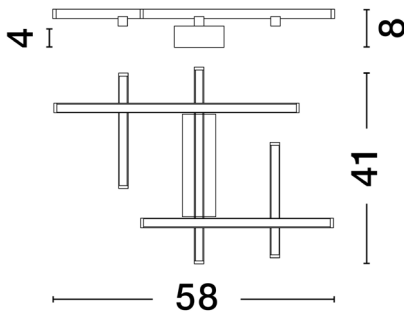

NOVA LUCE

PRODUCT DATASHEET

Version: 001

PRODUCT PHOTOGRAPH

TECHNICAL DRAWING

GENERAL INFORMATION

Product Code	9002058
Collection	Decorative
Product Category	Ceiling
Product Family	Pace
Mounting Location	Ceiling
Application Environment	Indoor
Specifications	

DIMENSION & WEIGHT

LxWxH (cm)	L: 58 W: 41 H: 4
Cut out (cm)	N/A
Weight (Kgr)	1.0

MATERIAL & COLOR

Product Color	Black
Body Material	Aluminium & Acrylic

APPLICATION & MOUNTING

Ambient Working Temp.	Max 45 oC
Type of Protection	IP20
Dimmable	Yes
Type of Dimming	Triac
Mounting type	Surface
Mounting Depth (cm)	N/A
Led Module Replaceable	No
Light Source	LED