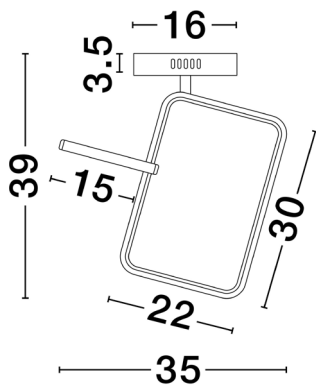

NOVA LUCE

PRODUCT DATASHEET

Version: 001

PRODUCT PHOTOGRAPH

TECHNICAL DRAWING

GENERAL INFORMATION

Product Code	9001106
Collection	Decorative
Product Category	Ceiling
Product Family	Imar
Mounting Location	Ceiling
Application Environment	Indoor
Specifications	

DIMENSION & WEIGHT

LxWxH (cm)	L: 35 W: 16 H: 39
Cut out (cm)	N/A
Weight (Kgr)	0.8

MATERIAL & COLOR

Product Color	Black & Gold
Body Material	Steel & Aluminium

APPLICATION & MOUNTING

Ambient Working Temp.	Max 45 oC
Type of Protection	IP20
Dimmable	Yes
Type of Dimming	Triac
Mounting type	Surface
Mounting Depth (cm)	N/A
Led Module Replaceable	No
Light Source	LED

Power (Nominal)	30 W
Input voltage (Nominal)	220-240Vac
Mains Frequency	50/60Hz

PHOTOMETRICAL DATA

Luminous Flux	1261 lm
Color Temperature	3200K
Light Color (Designation)	Warm White

WARRANTY

Warranty	3 Years
----------	----------------