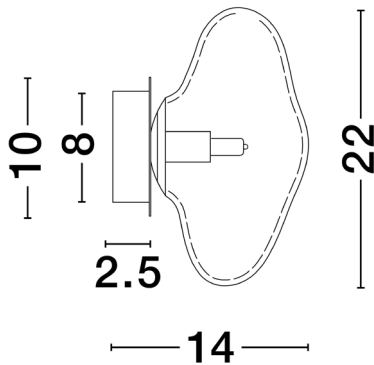

NOVA LUCE

PRODUCT DATASHEET

Version: 001

PRODUCT PHOTOGRAPH

TECHNICAL DRAWING

GENERAL INFORMATION

Product Code	9006034
Collection	Decorative
Product Category	Suspension
Product Family	King
Mounting Location	Ceiling
Application Environment	Indoor
Specifications	

DIMENSION & WEIGHT

LxWxH (cm)	D: 22 H: 14
Cut out (cm)	N/A
Weight (Kgr)	1.1

MATERIAL & COLOR

Product Color	Antique Brass Gold
Body Material	Metal & Glass

APPLICATION & MOUNTING

Ambient Working Temp.	Max 45 oC
Type of Protection	IP20
Dimmable	Depend On Lamp
Type of Dimming	Depend On Lamp
Mounting type	Surface
Mounting Depth (cm)	N/A
Led Module Replaceable	Yes
Light Source	LED G9