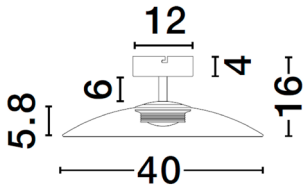

NOVA LUCE

PRODUCT DATASHEET

Version: 001

PRODUCT PHOTOGRAPH

TECHNICAL DRAWING

GENERAL INFORMATION

Product Code	9620147
Collection	Decorative
Product Category	Ceiling
Product Family	Polifemo
Mounting Location	Ceiling
Application Environment	Indoor
Specifications	

DIMENSION & WEIGHT

LxWxH (cm)	D: 40 H: 16
Cut out (cm)	N/A
Weight (Kgr)	1.3

MATERIAL & COLOR

Product Color	Black & Moca Brown
Body Material	Metal & Glass

APPLICATION & MOUNTING

Ambient Working Temp.	Max 45 oC
Type of Protection	IP20
Dimmable	No
Type of Dimming	N/A
Mounting type	Surface
Mounting Depth (cm)	N/A
Led Module Replaceable	No
Light Source	LED