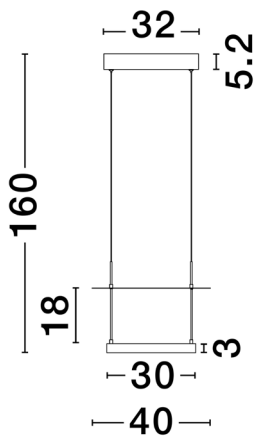

NOVA LUCE

PRODUCT DATASHEET

Version: 001

PRODUCT PHOTOGRAPH

TECHNICAL DRAWING

GENERAL INFORMATION

Product Code	9580671
Collection	Decorative
Product Category	Suspension
Product Family	Diona
Mounting Location	Ceiling
Application Environment	Indoor
Specifications	

DIMENSION & WEIGHT

LxWxH (cm)	D: 40 H: 160
Cut out (cm)	N/A
Weight (Kgr)	1.9

MATERIAL & COLOR

Product Color	Black & White
Body Material	Aluminium

APPLICATION & MOUNTING

Ambient Working Temp.	Max 45 oC
Type of Protection	IP20
Dimmable	Yes
Type of Dimming	Triac
Mounting type	Surface
Mounting Depth (cm)	N/A
Led Module Replaceable	No
Light Source	LED

Power (Nominal)	29 W
Input voltage (Nominal)	220-240Vac
Mains Frequency	50/60Hz

PHOTOMETRICAL DATA

Luminous Flux	1650 lm
Color Temperature	3000K
Light Color (Designation)	Warm White

WARRANTY

Warranty	3 Years
----------	----------------