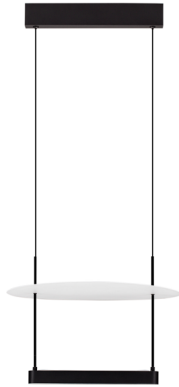

NOVA LUCE

PRODUCT DATASHEET

Version: 001

PRODUCT PHOTOGRAPH

TECHNICAL DRAWING

GENERAL INFORMATION

Product Code	9580671
Collection	Decorative
Product Category	Suspension
Product Family	Diona
Mounting Location	Ceiling
Application Environment	Indoor
Specifications	

DIMENSION & WEIGHT

LxWxH (cm)	D: 40 H: 160
Cut out (cm)	N/A
Weight (Kgr)	1.9

MATERIAL & COLOR

Product Color	Black & White
Body Material	Aluminium

APPLICATION & MOUNTING

Ambient Working Temp.	Max 45 oC
Type of Protection	IP20
Dimmable	Yes
Type of Dimming	Triac
Mounting type	Surface
Mounting Depth (cm)	N/A
Led Module Replaceable	No
Light Source	LED