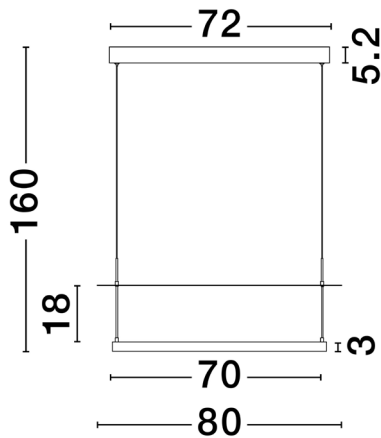

TECHNICAL DRAWING

GENERAL INFORMATION

Product Code	9580573
Collection	Decorative
Product Category	Suspension
Product Family	Diona
Mounting Location	Ceiling
Application Environment	Indoor
Specifications	

DIMENSION & WEIGHT

LxWxH (cm)	D: 80 H: 160
Cut out (cm)	N/A
Weight (Kgr)	6.2

MATERIAL & COLOR

Product Color	Black & White
Body Material	Aluminium

APPLICATION & MOUNTING

Ambient Working Temp.	Max 45 oC
Type of Protection	IP20
Dimmable	Yes
Type of Dimming	Triac
Mounting type	Surface
Mounting Depth (cm)	N/A
Led Module Replaceable	No
Light Source	LED

NOVA LUCE S.A

Schimatari Viotias
32009, Greece

+30 22620 58 121
+30 22620 56 743

info@novaluce.com
www.novaluce.com