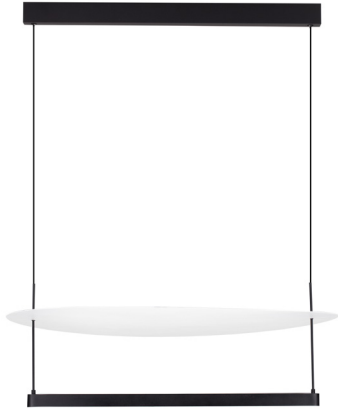

NOVA LUCE

PRODUCT DATASHEET

Version: 001

PRODUCT PHOTOGRAPH