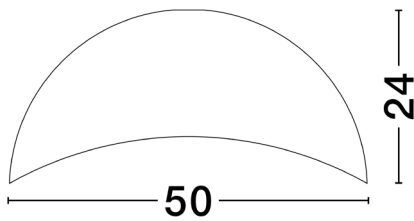

TECHNICAL DRAWING

GENERAL INFORMATION

Product Code	9695299
Collection	Decorative
Product Category	Ceiling
Product Family	Opsi
Mounting Location	Ceiling
Application Environment	Indoor
Specifications	

DIMENSION & WEIGHT

LxWxH (cm)	D: 50 H: 24
Cut out (cm)	N/A
Weight (Kgr)	1.2

MATERIAL & COLOR

Product Color	Black
Body Material	Metal

APPLICATION & MOUNTING

Ambient Working Temp.	Max 45 oC
Type of Protection	IP20
Dimmable	Depend On Lamp
Type of Dimming	Depend On Lamp
Mounting type	Surface
Mounting Depth (cm)	N/A
Led Module Replaceable	Yes
Light Source	LED E27

NOVA LUCE S.A

Schimatari Viotias
32009, Greece

+30 22620 58 121
+30 22620 56 743

info@novaluce.com
www.novaluce.com