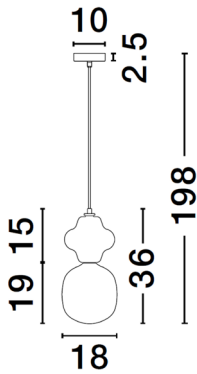

NOVA LUCE

PRODUCT DATASHEET

Version: 001

PRODUCT PHOTOGRAPH

TECHNICAL DRAWING

GENERAL INFORMATION

Product Code	9009106
Collection	Decorative
Product Category	Suspension
Product Family	Clio
Mounting Location	Ceiling
Application Environment	Indoor
Specifications	

DIMENSION & WEIGHT

LxWxH (cm)	D: 18 H: 198
Cut out (cm)	N/A
Weight (Kgr)	1.5

MATERIAL & COLOR

Product Color	Yellow & White
Body Material	Ceramic & Glass

APPLICATION & MOUNTING

Ambient Working Temp.	Max 45 oC
Type of Protection	IP20
Dimmable	Depend On Lamp
Type of Dimming	Depend On Lamp
Mounting type	Surface
Mounting Depth (cm)	N/A
Led Module Replaceable	Yes
Light Source	LED E14

Power (Nominal)	5 W
Input voltage (Nominal)	220-240Vac
Mains Frequency	50/60Hz

PHOTOMETRICAL DATA

Luminous Flux	Depend On Lamp
Color Temperature	Depend On Lamp
Light Color (Designation)	Warm White

WARRANTY