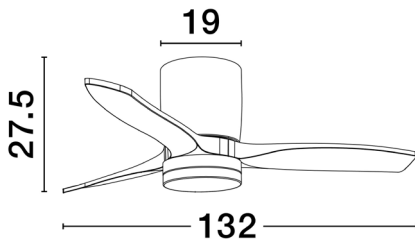

NOVA LUCE

PRODUCT DATASHEET

Version: 001

PRODUCT PHOTOGRAPH

TECHNICAL DRAWING

GENERAL INFORMATION

Product Code	9952371
Collection	Decorative
Product Category	Ceiling
Product Family	Aloa
Mounting Location	Ceiling
Application Environment	Indoor
Specifications	

DIMENSION & WEIGHT

LxWxH (cm)	D: 132 H: 27.5
Cut out (cm)	N/A
Weight (Kgr)	5.2

MATERIAL & COLOR

Product Color	Black & Naturalwood
Body Material	Metal & Wood & Acrylic

APPLICATION & MOUNTING

Ambient Working Temp.	Max 45 oC
Type of Protection	IP20
Dimmable	No
Type of Dimming	N/A
Mounting type	Surface
Mounting Depth (cm)	N/A
Led Module Replaceable	No
Light Source	LED

Power (Nominal)	18 W
Input voltage (Nominal)	220-240Vac
Mains Frequency	50/60Hz

PHOTOMETRICAL DATA

Luminous Flux	2190 lm
Color Temperature	3000-4000-6500K
Light Color (Designation)	WW - CW

WARRANTY

Warranty	3 Years
----------	----------------