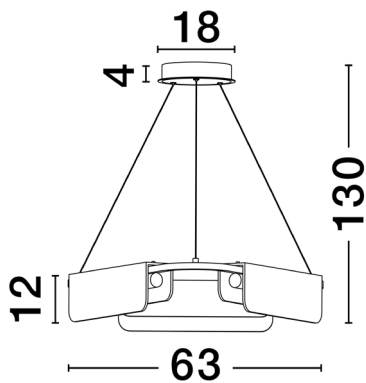

NOVA LUCE

PRODUCT DATASHEET

Version: 001

PRODUCT PHOTOGRAPH

TECHNICAL DRAWING

GENERAL INFORMATION

Product Code	9019758
Collection	Decorative
Product Category	Suspension
Product Family	Aider
Mounting Location	Ceiling
Application Environment	Indoor
Specifications	

DIMENSION & WEIGHT

LxWxH (cm)	D: 63 H: 130
Cut out (cm)	N/A
Weight (Kgr)	7.5

MATERIAL & COLOR

Product Color	Brass Gold
Body Material	Steel & Aluminium & Imitated Alabaster

APPLICATION & MOUNTING

Ambient Working Temp.	Max 45 oC
Type of Protection	IP20
Dimmable	Yes
Type of Dimming	Triac
Mounting type	Surface
Mounting Depth (cm)	N/A
Led Module Replaceable	No
Light Source	LED

Power (Nominal)	34 W
Input voltage (Nominal)	220-240Vac
Mains Frequency	50/60Hz

PHOTOMETRICAL DATA

Luminous Flux	2146 lm
Color Temperature	3000K
Light Color (Designation)	Warm White

WARRANTY

Warranty	3 Years
----------	----------------