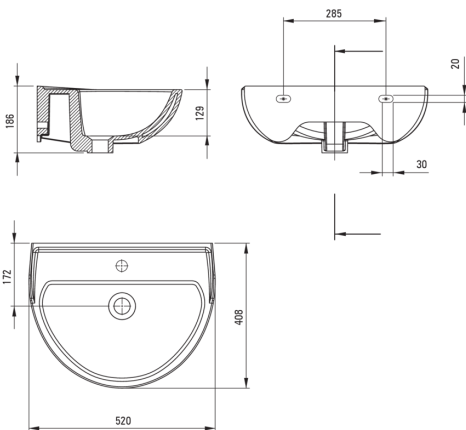

JASMIN

Ceramic washbasin, wall-mounted

Product code: CDJ_6U5W

EAN: 5907650840923

Color: white

Warranty [years]: 10

Washbasin

Material	ceramic
Width [mm]	403
Length [mm]	518
Height [mm]	186
Installation method	wall-mounted

Features:

- Hard and durable ceramics does not lose its properties with long use
- Antibacterial coating, preventing the growth of microorganisms
- Only the best materials, the quality of which has been confirmed by laboratory tests
- Dedicated cleaning agent, safe for cleaned surfaces