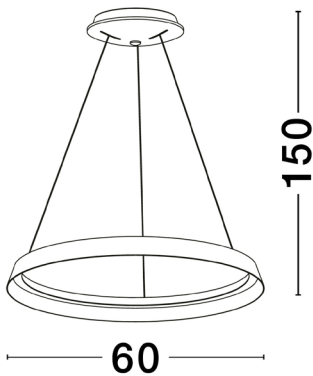

NOVA LUCE

PRODUCT DATASHEET

Version: 001

PRODUCT PHOTOGRAPH

TECHNICAL DRAWING

GENERAL INFORMATION

Product Code	9030521
Collection	Decorative
Product Category	Suspension
Product Family	Ormi
Mounting Location	Ceiling
Application Environment	Indoor
Specifications	

DIMENSION & WEIGHT

LxWxH (cm)	D: 60 H: 150
Cut out (cm)	N/A
Weight (Kgr)	3.0

MATERIAL & COLOR

Product Color	White
Body Material	Aluminium & Acrylic

APPLICATION & MOUNTING

Ambient Working Temp.	Max 45 oC
Type of Protection	IP20
Dimmable	Yes
Type of Dimming	Triac
Mounting type	Surface
Mounting Depth (cm)	N/A
Led Module Replaceable	No
Light Source	LED

Power (Nominal)	52 W
Input voltage (Nominal)	220-240Vac
Mains Frequency	50/60Hz

PHOTOMETRICAL DATA

Luminous Flux	3717 lm
Color Temperature	2700-3000K
Light Color (Designation)	Warm White

WARRANTY

Warranty	3 Years
----------	----------------