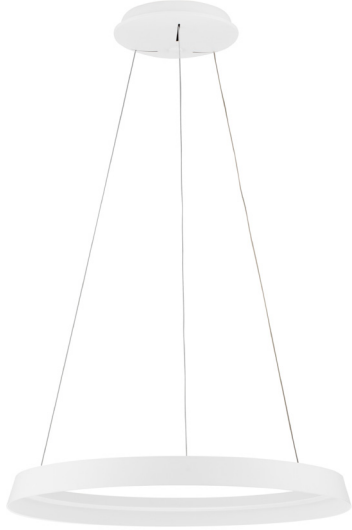

NOVA LUCE

PRODUCT DATASHEET

Version: 001

PRODUCT PHOTOGRAPH

TECHNICAL DRAWING

GENERAL INFORMATION

Product Code	9030521
Collection	Decorative
Product Category	Suspension
Product Family	Ormi
Mounting Location	Ceiling
Application Environment	Indoor
Specifications	

DIMENSION & WEIGHT

LxWxH (cm)	D: 60 H: 150
Cut out (cm)	N/A
Weight (Kgr)	3.0

MATERIAL & COLOR

Product Color	White
Body Material	Aluminium & Acrylic

APPLICATION & MOUNTING

Ambient Working Temp.	Max 45 oC
Type of Protection	IP20
Dimmable	Yes
Type of Dimming	Triac
Mounting type	Surface
Mounting Depth (cm)	N/A
Led Module Replaceable	No
Light Source	LED

Power (Nominal)	52 W
Input voltage (Nominal)	220-240Vac
Mains Frequency	50/60Hz

PHOTOMETRICAL DATA

Luminous Flux	3717 lm
Color Temperature	2700-3000K
Light Color (Designation)	Warm White

WARRANTY

Warranty	3 Years
----------	----------------