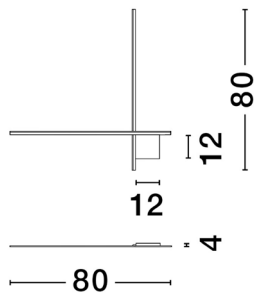

PRODUCT PHOTOGRAPH

TECHNICAL DRAWING

GENERAL INFORMATION

Product Code	9006087
Collection	Decorative
Product Category	Wall
Product Family	Cross
Mounting Location	Wall
Application Environment	Indoor
Specifications	

DIMENSION & WEIGHT

LxWxH (cm)	L:80 W:4 H:80
Cut out (cm)	N/A
Weight (Kgr)	1.2

MATERIAL & COLOR

Product Color	Brushed Gold
Body Material	Aluminium

APPLICATION & MOUNTING

Ambient Working Temp.	Max 45 oC
Type of Protection	IP20
Dimmable	Yes
Type of Dimming	Triac
Mounting type	Surface
Mounting Depth (cm)	N/A
Led Module Replaceable	No
Light Source	LED

NOVA LUCE

PRODUCT DATASHEET

Version: 001

ELECTRICAL DATA

Power (Nominal)	20 W
Input voltage (Nominal)	220-240Vac
Mains Frequency	50/60Hz

PHOTOMETRICAL DATA

Luminous Flux	1359 lm
Color Temperature	3000K
Light Color (Designation)	Warm White