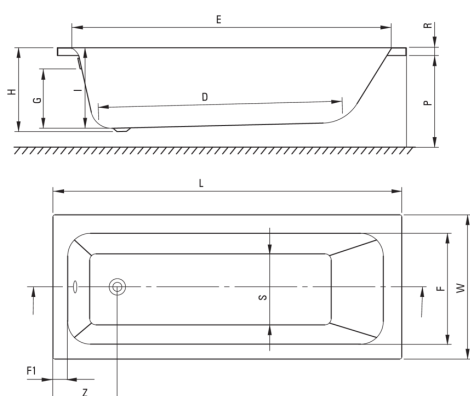

PRIZMA

Acrylic bathtub, alcove installation

Product code: KTJ_015W

EAN: 5907650860501

Color: white

Warranty [years]: 2

Bathtub

Material	acrylic
Width [mm]	700
Length [mm]	1495
Height [mm]	410
Installation method	on a frame

Features:

- Only the best materials, the quality of which has been confirmed by laboratory tests
- Easy to clean and maintain
- Dedicated cleaning agent, safe for cleaned surfaces

Model	Size [mm]	L	W	H	I	G	D	R	P	S	E	F	F1	Z
KTJ_014W	1400x700	1395	700	410	394	305	910	40	500	380	1245	555	70	300
KTJ_015W	1500x700	1495	700	410	394	305	1010	40	500	380	1345	555	70	300
KTJ_016W	1600x700	1595	700	410	394	305	1110	40	500	380	1445	555	70	300
KTJ_017W	1700x700	1695	700	410	394	305	1210	40	500	380	1545	555	70	300
KTJ_018W	1800x750	1795	750	440	424	305	1310	40	560	430	1645	605	70	300