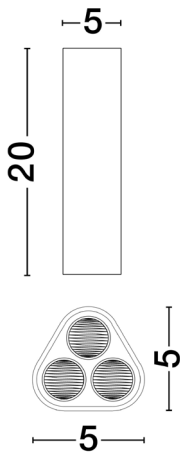

NOVA LUCE

PRODUCT DATASHEET

Version: 001

PRODUCT PHOTOGRAPH

TECHNICAL DRAWING

GENERAL INFORMATION

Product Code	9695103
Collection	Decorative
Product Category	Ceiling
Product Family	Etho
Mounting Location	Ceiling
Application Environment	Indoor
Specifications	

DIMENSION & WEIGHT

LxWxH (cm)	L: 5 W: 5 H: 20
Cut out (cm)	N/A
Weight (Kgr)	0.3

MATERIAL & COLOR

Product Color	Black
Body Material	Aluminium

APPLICATION & MOUNTING

Ambient Working Temp.	Max 45 oC
Type of Protection	IP20
Dimmable	No
Type of Dimming	N/A
Mounting type	Surface
Mounting Depth (cm)	N/A
Led Module Replaceable	No
Light Source	LED

Power (Nominal)	6 W
Input voltage (Nominal)	220-240Vac
Mains Frequency	50/60Hz

PHOTOMETRICAL DATA

Luminous Flux	462 lm
Color Temperature	3000K
Light Color (Designation)	Warm White

WARRANTY

Warranty	3 Years
----------	----------------