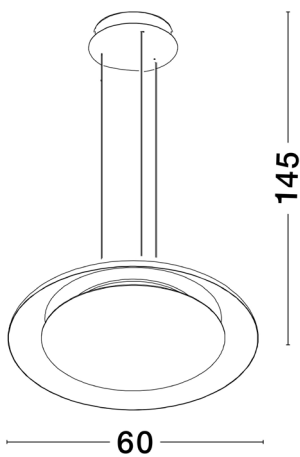

NOVA LUCE

PRODUCT DATASHEET

Version: 001

PRODUCT PHOTOGRAPH

TECHNICAL DRAWING

GENERAL INFORMATION

Product Code	9345711
Collection	Decorative
Product Category	Suspension
Product Family	Epos
Mounting Location	Ceiling
Application Environment	Indoor
Specifications	

DIMENSION & WEIGHT

LxWxH (cm)	D: 60 H: 145
Cut out (cm)	N/A
Weight (Kgr)	4.2

MATERIAL & COLOR

Product Color	Black & White
Body Material	Metal & Acrilyc

APPLICATION & MOUNTING

Ambient Working Temp.	Max 45 oC
Type of Protection	IP20
Dimmable	Yes
Type of Dimming	Triac
Mounting type	Surface
Mounting Depth (cm)	N/A
Led Module Replaceable	No
Light Source	LED

Power (Nominal)	38 W
Input voltage (Nominal)	220-240Vac
Mains Frequency	50/60Hz

PHOTOMETRICAL DATA

Luminous Flux	2100 lm
Color Temperature	2700-4000K
Light Color (Designation)	WW - CW

WARRANTY

Warranty	3 Years
----------	----------------