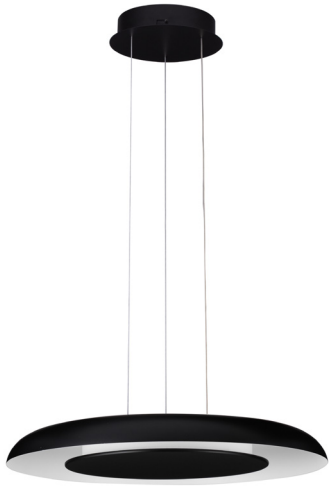

NOVA LUCE

PRODUCT DATASHEET

Version: 001

PRODUCT PHOTOGRAPH

TECHNICAL DRAWING

GENERAL INFORMATION

Product Code	9345711
Collection	Decorative
Product Category	Suspension
Product Family	Epos
Mounting Location	Ceiling
Application Environment	Indoor
Specifications	

DIMENSION & WEIGHT

LxWxH (cm)	D: 60 H: 145
Cut out (cm)	N/A
Weight (Kgr)	4.2

MATERIAL & COLOR

Product Color	Black & White
Body Material	Metal & Acrilyc

APPLICATION & MOUNTING

Ambient Working Temp.	Max 45 oC
Type of Protection	IP20
Dimmable	Yes
Type of Dimming	Triac
Mounting type	Surface
Mounting Depth (cm)	N/A
Led Module Replaceable	No
Light Source	LED

Power (Nominal)	38 W
Input voltage (Nominal)	220-240Vac
Mains Frequency	50/60Hz

PHOTOMETRICAL DATA

Luminous Flux	2100 lm
Color Temperature	2700-4000K
Light Color (Designation)	WW - CW

WARRANTY

Warranty	3 Years
----------	----------------