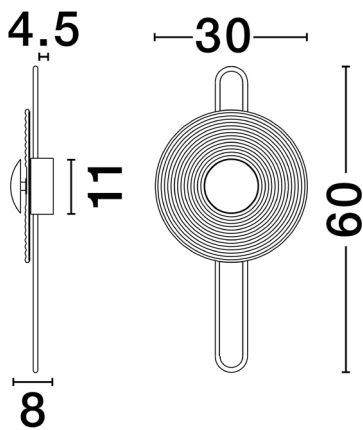

NOVA LUCE

PRODUCT DATASHEET

Version: 001

PRODUCT PHOTOGRAPH

TECHNICAL DRAWING

GENERAL INFORMATION

Product Code	9236397
Collection	Decorative
Product Category	Wall
Product Family	Nous
Mounting Location	Wall
Application Environment	Indoor
Specifications	

DIMENSION & WEIGHT

LxWxH (cm)	D: 30 W: 8 H: 60
Cut out (cm)	N/A
Weight (Kgr)	1.9

MATERIAL & COLOR

Product Color	Brass Gold & Amber
Body Material	Metal & Glass

APPLICATION & MOUNTING

Ambient Working Temp.	Max 45 oC
Type of Protection	IP20
Dimmable	No
Type of Dimming	N/A
Mounting type	Surface
Mounting Depth (cm)	N/A
Led Module Replaceable	No
Light Source	LED

Power (Nominal)	9 W
Input voltage (Nominal)	220-240Vac
Mains Frequency	50/60Hz

PHOTOMETRICAL DATA

Luminous Flux	304 lm
Color Temperature	3000K
Light Color (Designation)	Warm White

WARRANTY

Warranty	3 Years
----------	----------------