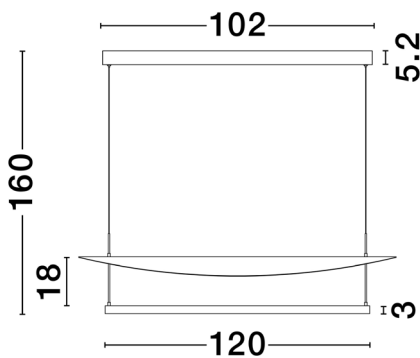

NOVA LUCE

PRODUCT DATASHEET

Version: 001

PRODUCT PHOTOGRAPH

TECHNICAL DRAWING

GENERAL INFORMATION

Product Code	9580577
Collection	Decorative
Product Category	Suspension
Product Family	Diona
Mounting Location	Ceiling
Application Environment	Indoor
Specifications	

DIMENSION & WEIGHT

LxWxH (cm)	L: 120 W: 30 H: 160
Cut out (cm)	N/A
Weight (Kgr)	4.8

MATERIAL & COLOR

Product Color	Black & White
Body Material	Aluminium

APPLICATION & MOUNTING

Ambient Working Temp.	Max 45 oC
Type of Protection	IP20
Dimmable	Yes
Type of Dimming	Triac
Mounting type	Surface
Mounting Depth (cm)	N/A
Led Module Replaceable	No
Light Source	LED

Power (Nominal)	81 W
Input voltage (Nominal)	220-240Vac
Mains Frequency	50/60Hz

PHOTOMETRICAL DATA

Luminous Flux	5160 lm
Color Temperature	2700K
Light Color (Designation)	Warm White

WARRANTY

Warranty	3 Years
----------	----------------