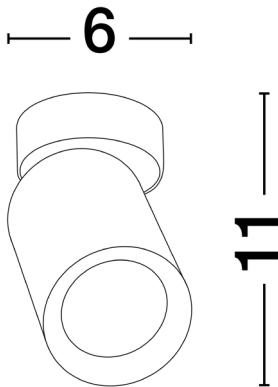

## PRODUCT PHOTOGRAPH

## TECHNICAL DRAWING

## DIMENSION & WEIGHT

LxWxH (cm)	D:6 H:11
Cut out (cm)	N/A
Weight (Kgr)	0.2