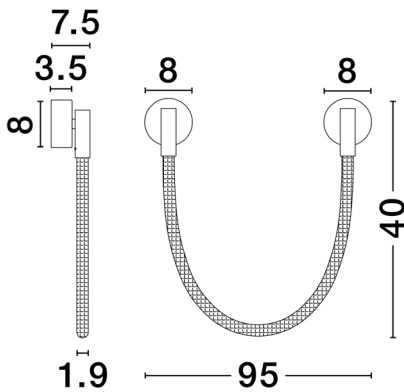

NOVA LUCE

PRODUCT DATASHEET

Version: 001

PRODUCT PHOTOGRAPH

TECHNICAL DRAWING

GENERAL INFORMATION

Product Code	9780101
Collection	Decorative
Product Category	Wall
Product Family	Ilane
Mounting Location	Wall
Application Environment	Indoor
Specifications	

DIMENSION & WEIGHT

LxWxH (cm)	L: 95 W: 7.5 H: 7.5
Cut out (cm)	N/A
Weight (Kgr)	0.2

MATERIAL & COLOR

Product Color	Black & White
Body Material	Steel & Silicone

APPLICATION & MOUNTING

Ambient Working Temp.	Max 45 oC
Type of Protection	IP20
Dimmable	No
Type of Dimming	N/A
Mounting type	Surface
Mounting Depth (cm)	N/A
Led Module Replaceable	No
Light Source	LED

Power (Nominal)	7 W
Input voltage (Nominal)	220-240Vac
Mains Frequency	50/60Hz

PHOTOMETRICAL DATA

Luminous Flux	683 lm
Color Temperature	3000K
Light Color (Designation)	Warm White

WARRANTY

Warranty	3 Years
----------	----------------