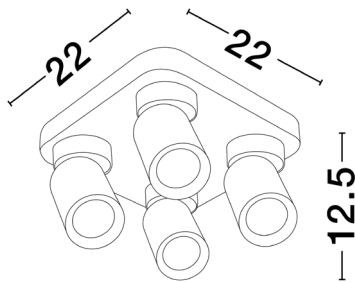

NOVA LUCE

PRODUCT DATASHEET

Version: 001

PRODUCT PHOTOGRAPH

GENERAL INFORMATION

Product Code	9011344
Collection	Decorative
Product Category	Spotlights
Product Family	Amecy
Mounting Location	Ground
Application Environment	Indoor
Specifications	

DIMENSION & WEIGHT

LxWxH (cm)	L:22 W:22 H : 12.5
Cut out (cm)	N/A
Weight (Kgr)	1.0

TECHNICAL DRAWING

MATERIAL & COLOR

Product Color	Black
Body Material	Aluminium

APPLICATION & MOUNTING

Ambient Working Temp.	Max 45 oC
Type of Protection	IP20
Dimmable	Depend On Lamp
Type of Dimming	Depend On Lamp
Mounting type	Surface
Mounting Depth (cm)	N/A
Led Module Replaceable	Yes
Light Source	LED GU10

NOVA LUCE S.A

Schimatari Viotias
32009, Greece

+30 22620 58 121
+30 22620 56 743

info@novaluce.com
www.novaluce.com