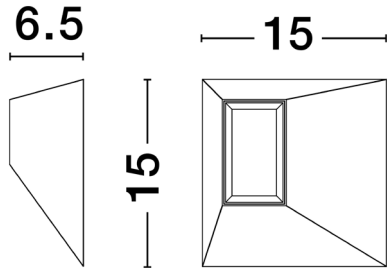

NOVA LUCE

PRODUCT DATASHEET

Version: 001

PRODUCT PHOTOGRAPH

TECHNICAL DRAWING

GENERAL INFORMATION

Product Code	9870041
Collection	Decorative
Product Category	Ceiling
Product Family	Outopia
Mounting Location	Ceiling
Application Environment	Indoor
Specifications	

DIMENSION & WEIGHT

LxWxH (cm)	L: 15 W: 15 H: 6.5
Cut out (cm)	N/A
Weight (Kgr)	0.7

MATERIAL & COLOR

Product Color	White
Body Material	Aluminium & Steel

APPLICATION & MOUNTING

Ambient Working Temp.	Max 45 oC
Type of Protection	IP20
Dimmable	No
Type of Dimming	N/A
Mounting type	Surface
Mounting Depth (cm)	N/A
Led Module Replaceable	No
Light Source	LED