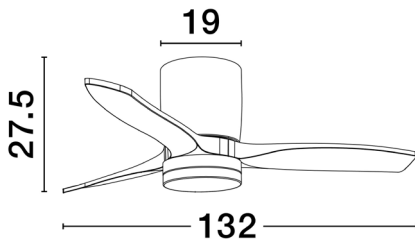

NOVA LUCE

PRODUCT DATASHEET

Version: 001

PRODUCT PHOTOGRAPH

TECHNICAL DRAWING

GENERAL INFORMATION

Product Code	9952374
Collection	Decorative
Product Category	Ceiling
Product Family	Aloa
Mounting Location	Ceiling
Application Environment	Indoor
Specifications	

DIMENSION & WEIGHT

LxWxH (cm)	D: 132 H: 27.5
Cut out (cm)	N/A
Weight (Kgr)	5.2

MATERIAL & COLOR

Product Color	Black & Dark Wood
Body Material	Metal & Wood & Acrylic

APPLICATION & MOUNTING

Ambient Working Temp.	Max 45 oC
Type of Protection	IP20
Dimmable	No
Type of Dimming	N/A
Mounting type	Surface
Mounting Depth (cm)	N/A
Led Module Replaceable	No
Light Source	LED

Power (Nominal)	18 W
Input voltage (Nominal)	220-240Vac
Mains Frequency	50/60Hz

PHOTOMETRICAL DATA

Luminous Flux	2190 lm
Color Temperature	3000-4000-6500K
Light Color (Designation)	WW - CW

WARRANTY

Warranty	3 Years
----------	----------------