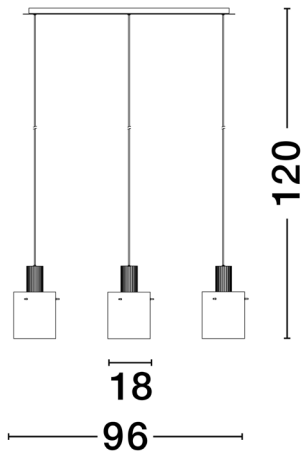

GENERAL INFORMATION

Product Code	9236202
Collection	Decorative
Product Category	Suspension
Product Family	Mirbi
Mounting Location	Ceiling
Application Environment	Indoor
Specifications	

DIMENSION & WEIGHT

LxWxH (cm)	L: 96 W: 18 H: 120
Cut out (cm)	N/A
Weight (Kgr)	5.5

MATERIAL & COLOR

Product Color	Black & Smoky
Body Material	Steel & Glass

APPLICATION & MOUNTING

Ambient Working Temp.	Max 45 oC
Type of Protection	IP20
Dimmable	Depend On Lamp
Type of Dimming	Depend On Lamp
Mounting type	Surface
Mounting Depth (cm)	N/A
Led Module Replaceable	Yes
Light Source	LED E27

NOVA LUCE S.A

Schimatari Viotias
32009, Greece

+30 22620 58 121
+30 22620 56 743

info@novaluce.com
www.novaluce.com