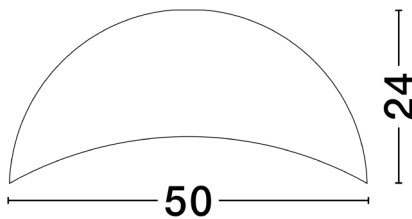

TECHNICAL DRAWING

GENERAL INFORMATION

Product Code	9695297
Collection	Decorative
Product Category	Ceiling
Product Family	Opsi
Mounting Location	Ceiling
Application Environment	Indoor
Specifications	

DIMENSION & WEIGHT

LxWxH (cm)	D: 50 H: 24
Cut out (cm)	N/A
Weight (Kgr)	1.2

MATERIAL & COLOR

Product Color	Black & Gold
Body Material	Metal

APPLICATION & MOUNTING

Ambient Working Temp.	Max 45 oC
Type of Protection	IP20
Dimmable	Depend On Lamp
Type of Dimming	Depend On Lamp
Mounting type	Surface
Mounting Depth (cm)	N/A
Led Module Replaceable	Yes
Light Source	LED E27

NOVA LUCE S.A

Schimatari Viotias
32009, Greece

+30 22620 58 121
+30 22620 56 743

info@novaluce.com
www.novaluce.com